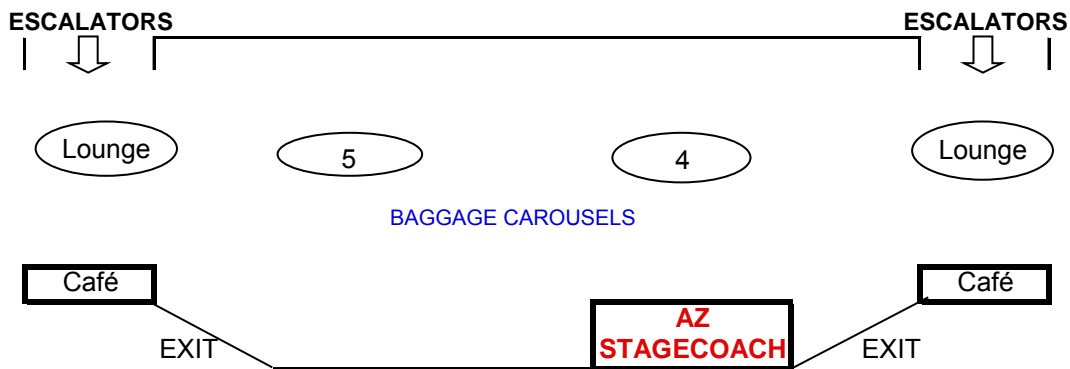

**TUCSON AIRPORT DOOR TO DOOR SHUTTLE  
TO YOUR HOTEL**

AFTER CLAIMING YOUR BAGGAGE, CHECK IN AT THE ARIZONA STAGECOACH COUNTER

FOLLOW THE OVERHEAD "SHARED RIDE VANS" SIGNS

CHANGES OR CANCELLATION MUST BE MADE TWO HOURS PRIOR TO PICK UP TIME  
CALL (520) 889-1000

**GROUP NAME:** International Association of Bloodstain Pattern Analysts  
**HOTEL:** Hilton East  
**DATES:** October 1-7, 2012  
**RATES:** SINGLE: \$30 ONE WAY / \$54 ROUND TRIP  
COUPLE: \$35 ONE WAY / \$64 ROUND TRIP  
Plus Tax: \$5 ONE WAY / \$10 ROUND TRIP